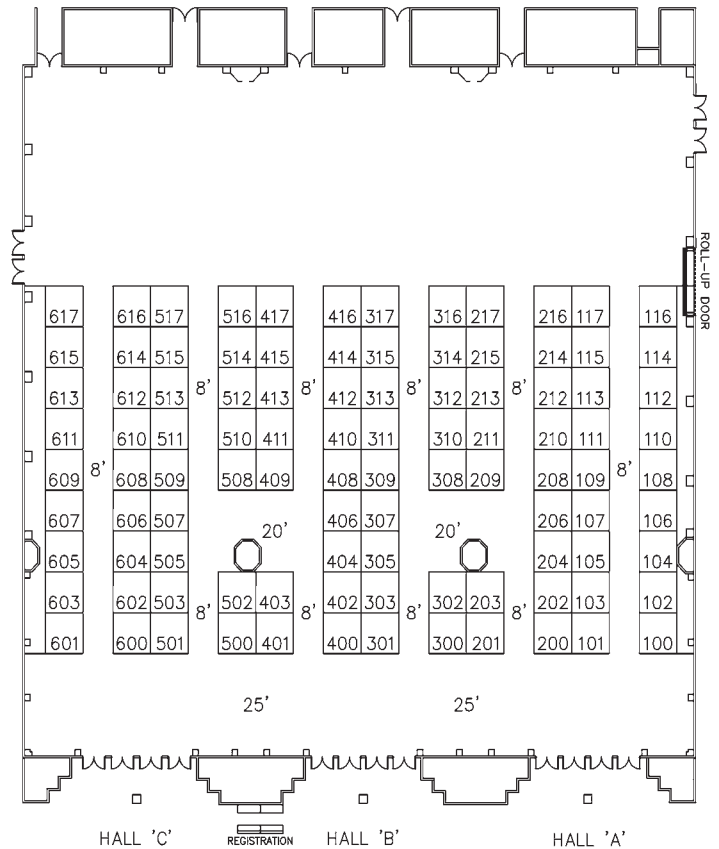

Exhibitors

New Jersey Amusement Association East Coast Gift & Variety Show
February 24th & 25th, 2010
Trump Taj Mahal, Atlantic City, NJ

VENDOR	BOOTH #
All Points Printing & Graphics	311
American Vending Sales	212, 214, 216, 117
Betson	401, 403, 409, 411, 413
Bob's Space Racers	113
Bruder & Assoc. / Aurora	602
Caravan Concessions Inc.	
Carousel Soft Toys, Inc.	201, 203, 209, 211, 213, 215, 217, 300, 302, 308, 310, 312, 314, 316
Catrambone & Assoc.	511, 606, 607, 608, 609, 610, 611
Classic Toy Company	200, 202, 204
Coast To Coast / Extreme Tek	400, 402, 404
David Lerner Associates	315
Dingman's Dairy	317, 416
Elaut USA, Inc.	115
Game Box	600
Goffa International	100, 102, 104
GoodStuff Corporation	106, 108
Hanover Payment Systems	408
International Ride Management	402
Jersey Shore Imports	101, 103
MEI	415
Midway Stainless Steel	414
Nanco / Nancy Sales	508, 510, 512, 514, 516, 417
National Ticket Co.	305
Ocean ATM	500
On The Road Reps	604
Peek-A-Boo Toys	601, 603, 605
Picsolve	109
Pyramid Technologies, Inc.	210
Resnick Distributors	206
Rhode Island Novelty	309
Rides-4-U, Inc.	307
Shalom Toy Company	301, 303
S&B Candy and Toy Factory	406
Store On Wheels	110, 112
TD Bank	111
The Stratis Group	313
Toy Factory / Toy Works	105, 107
Toy Network / Manley Toy Direct	501, 503, 505, 507
WorldWide TicketCraft	208

Expo Map

East Coast Gift & Variety Show
Sponsored By:

Haas & Wilkerson

INSURANCE

Naughton
Insurance, Inc.

JERSEY PAPER

Tom McDonald