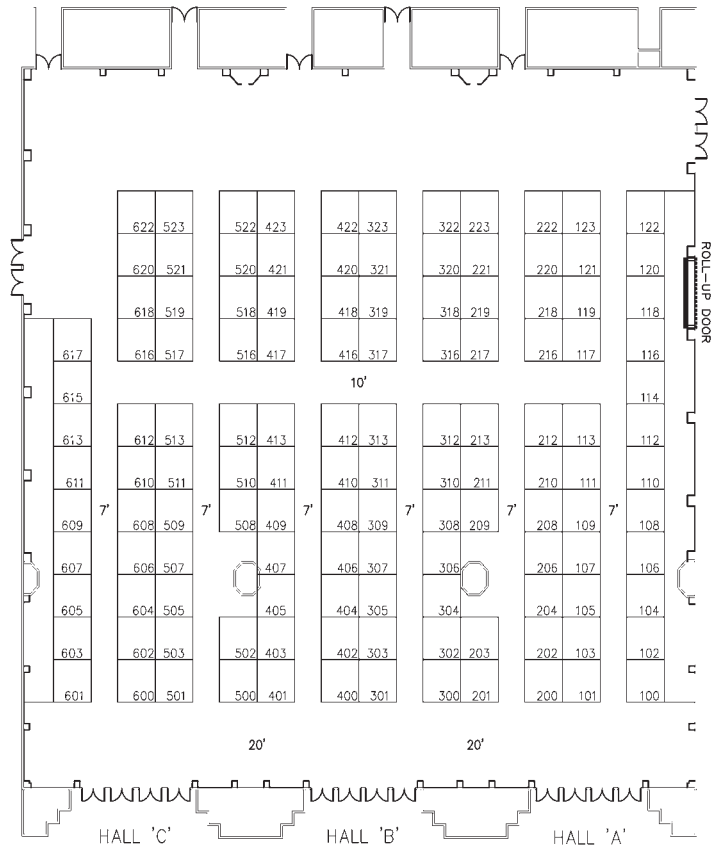

Exhibitors

New Jersey Amusement Association East Coast Gift & Variety Show
March 5th & 6th, 2009
Trump Taj Mahal, Atlantic City, NJ

VENDOR	BOOTH #
American Vending Sales	600, 602, 604, 606, 608
Arks-n-Barks	307
Art Futures Inc.	202
Betson	500, 502, 504, 510, 512
Bob's Space Racers	216
Bones Pictures & Toys	317, 319, 321
Bruder & Assoc./Aurora	413
Bruno & Company	408, 410, 412
Caravan Concessions Inc.	
Carousel Soft Toys, Inc.	201, 203, 205, 211, 213, 300, 302, 304, 306, 308, 310, 312
Classic Toy Company	101, 103, 105, 107
Coast To Coast/Extreme Tek	400, 402, 404
Commerce Bank	109
Dingman's Dairy	208
Game Box	301, 303
Goffa	100, 102, 104, 106
GoodStuff	108, 110
International Ride Management	612
Jersey Paper	SPONSOR
MEI	406
Midway Stainless Steel	217
Nanco / Nancy Sales	417, 419, 421, 423, 522, 416, 418, 420, 422, 323
National Ticket Co.	411
Nationwide Imports	316
Ocean ATM	200
On The Road Rep.	305
Oval Frame Craft	309
Pay-Chex	511
Peek-A-Boo Toys	111, 113, 210, 212
Pyramid Technologies, Inc.	610
Resnick Distributors	204, 206
Rhode Island Novelty	405, 407
Rides-4-U, Inc.	513
Shalom Toy Company	401, 403
Shepher Toy Co.	409
Store On Wheels	112, 114
The Stratis Group	311, 313
Toy Factory	601, 603, 605
Toy Network/Manley Toy Direct	501, 503, 505, 507, 509
Unlimited Trading Group	116
WorldWide TicketCraft	117

Expo Map

East Coast Gift & Variety Show
Sponsored By:

Haas & Wilkerson

INSURANCE

Naughton
Insurance, Inc.

JERSEY PAPER

Tom McDonald